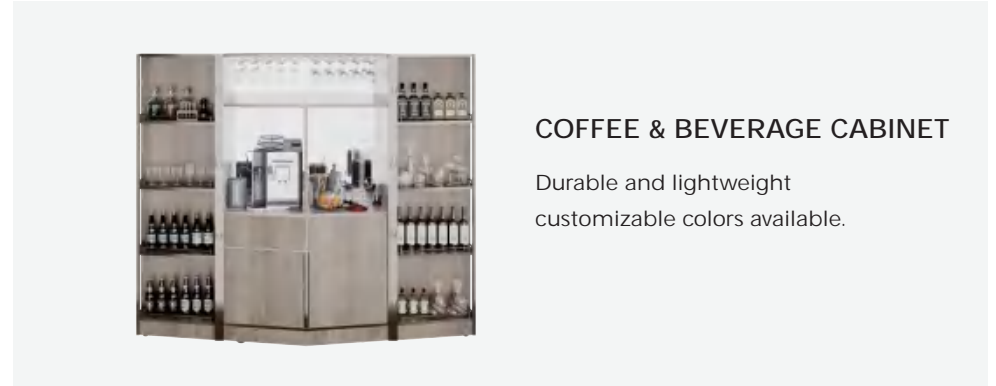

COFFEE & BEVERAGE CABINET

Durable and lightweight
customizable colors available.

Integrity | Commitment to Excellence | Teamwork | Communication

DISPLAY

Versatile and wonderful
tailored to your heart
display in focus.